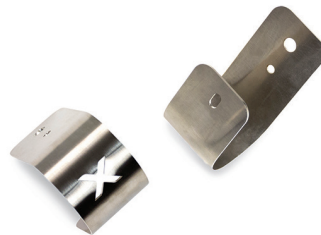

DEEP SERIES

The Ex-Guard Deep Series is designed to compliment trucks with larger bumpers, providing increased visibility for models with driving lights. The Deep Series is currently available in the XG Series and LT Series.

bracket kits \$325.20

XG-D125

XG-D125 G2 GUARD

\$1,125

bracket kits \$325.20

EX-GUARD ACCESSORIES

XG-LP10

LICENSE PLATE BRACKET

XG-AC10

LIGHT TABS (SET OF 2)

XG-PS020FP

290ML SILVER PATCH KIT

XG-PS005FP

290ML BLACK PATCH KIT

FOR A COMPLETE LIST OF ACCESSORIES VISIT WWW.EX-GUARD.COM

SEVEN LOCATIONS TO SERVE YOU BETTER