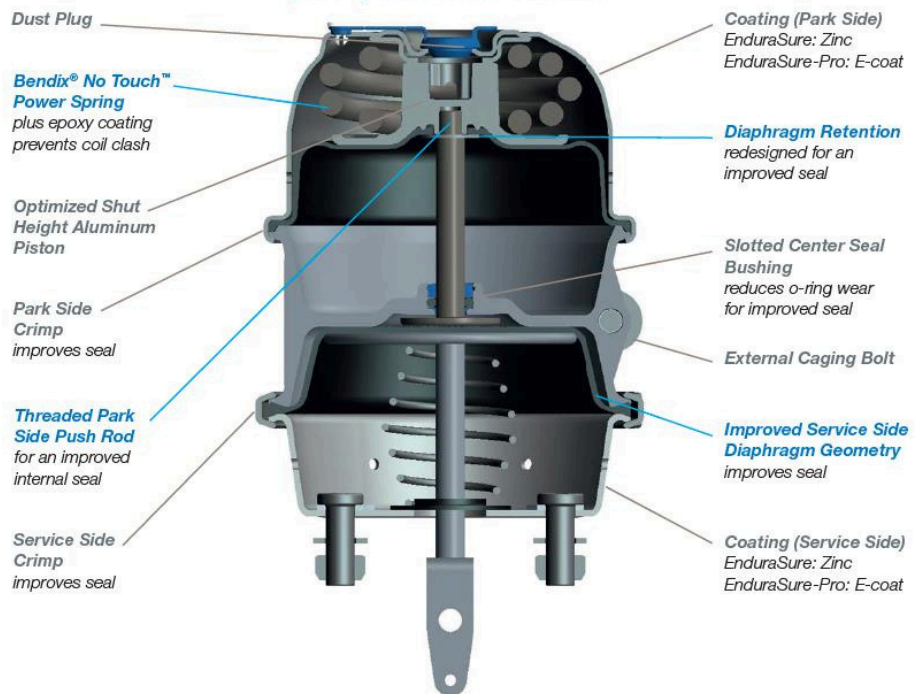

Bendix EnduraSure spring brakes help fleets reduce costly repairs and improve overall operating costs by keeping vehicles on the road longer than competitive alternatives.

CALL YOUR C.S.R. OR PARTS SPECIALIST FOR PRICING

Recent design improvements make a proven product even more robust.

Delivers great potential...for savings.

UP TO 6 YEAR WARRANTY

| | | |
|----------|-----------------|--------------------------------------|
| \$69.95 | NT3030STDKITDS | 30/30 Short Stroke - Piggyback 30/30 |
| \$72.95 | NT3030STD78DS | Short Stroke - Complete |
| \$184.41 | EPRO3030STD78TC | 30/30 Short Stroke - Complete |
| \$79.95 | NT3030ELSKITDS | 30/30 Long Stroke - Piggyback |
| \$82.95 | NT3030ELS80 | 30/30 Long Stroke - Complete |
| \$203.70 | EPRO3030ELS80TC | 30/30 Long Stroke - Complete |
| \$209.95 | K132352 | 18/24 Disc Brake Chamber |